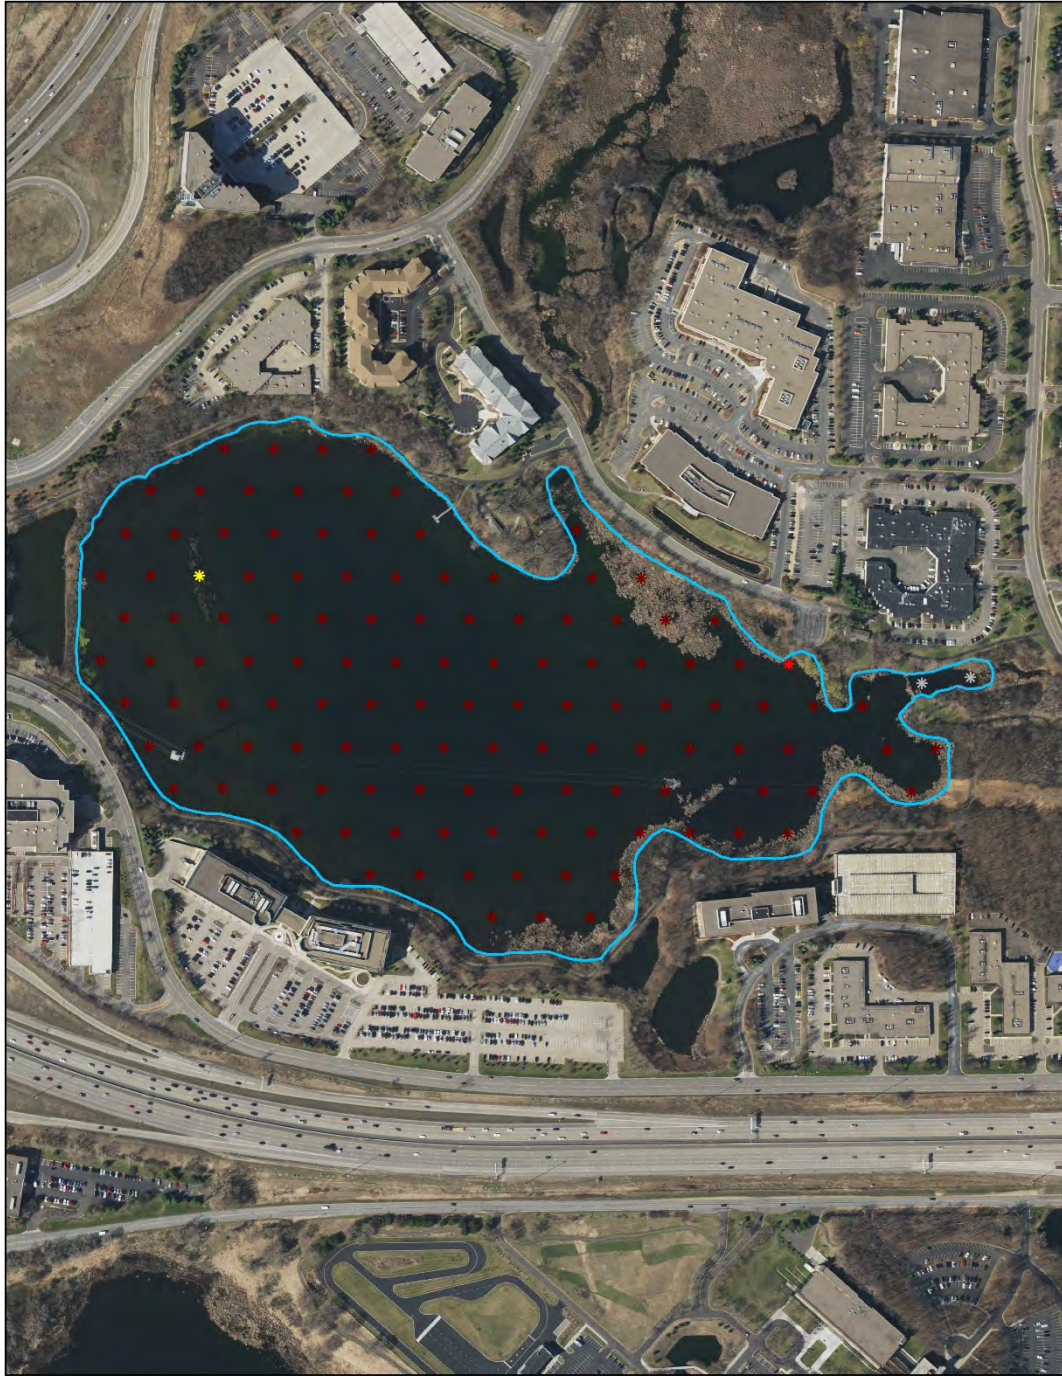

## Appendix F

### Aquatic Plant Survey Maps: Lake Smetana

June 2019

Aquatic Plant Survey Maps: Lake Smetana

**Substrate Type**

- \* Muck
- \* Rock
- \* Sand
- \* No Access

**Bottom Substrate**

Point Intercept Macrophyte Survey  
 Smetana Lake  
 Nine Mile Creek Watershed District  
 Hennepin County, MN  
 June 25, 2019

Aerial Imagery: 2010 MNGeoWMS

**Depth in ft.**

- \* No Access
- 0.5 - 2.0
- 2.1 - 5.0
- 5.1 - 8.0
- 8.1 - 11.0
- \* 11.1 - 13.0

**Lake Depth**

Point Intercept Macrophyte Survey  
 Smetana Lake  
 Nine Mile Creek Watershed District  
 Hennepin County, MN  
 June 25, 2019

Aerial Imagery: 2010 MNGeoWMS

- Littoral Zone
- \* Littoral Zone with Plants
- \* >12.5 ft
- \* No Access

**Littoral Zone**  
 Point Intercept Macrophyte Survey  
 Smetana Lake  
 Nine Mile Creek Watershed District  
 Hennepin County, MN  
 June 25, 2019