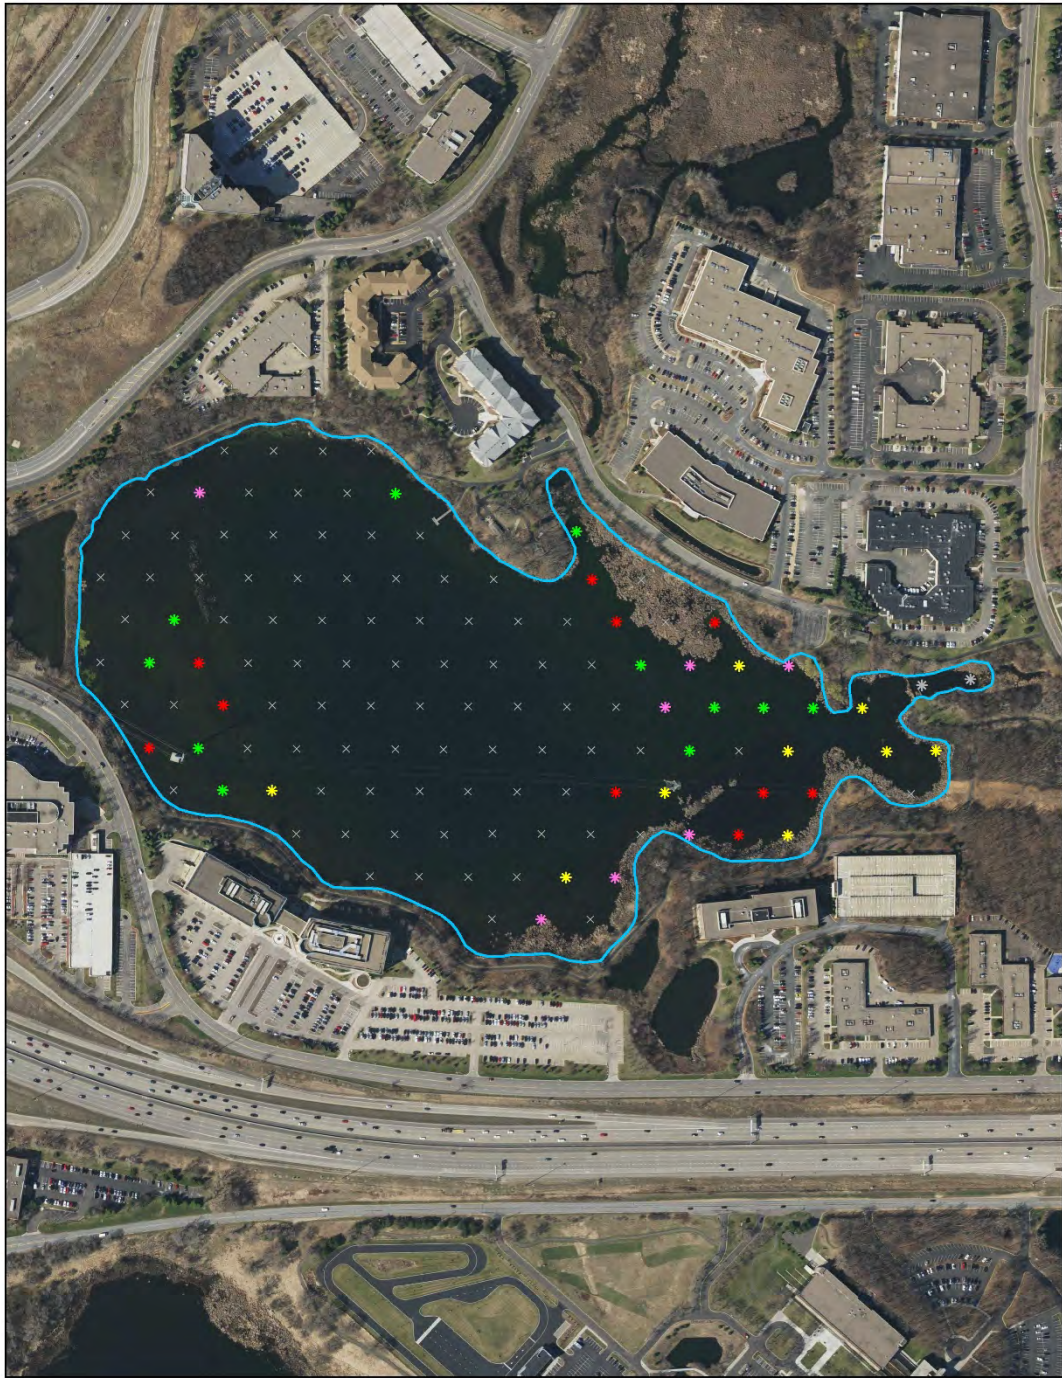

Aerial Imagery: 2010 MNGeoWMS

**Rake Fullness Rating**

- ✱ Visual
- ✱ 1
- ✱ 2
- ✱ 3
- ✱ No Access
- ✱ None Found

**Eurasian water-milfoil**  
*(Myriophyllum spicatum)*  
 Point Intercept Macrophyte Survey  
 Smetana Lake  
 Nine Mile Creek Watershed District  
 Hennepin County, MN  
 August 25, 2019

Aerial Imagery: 2010 MNGeoWMS

**Rake Fullness Rating**

- ✱ Visual
- ✱ 1
- ✱ 2
- ✱ 3
- ✱ No Access
- ✱ None Found

**American lotus**  
*(Nelumbo lutea)*  
 Point Intercept Macrophyte Survey  
 Smetana Lake  
 Nine Mile Creek Watershed District  
 Hennepin County, MN  
 August 25, 2019

Aerial Imagery: 2010 MNGeoWMS

**Rake Fullness Rating**

- ✱ Visual
- ✱ 1
- ✱ 2
- ✱ 3
- ✱ No Access
- ✱ None Found

White water lily  
*(Nymphaea odorata)*  
 Point Intercept Macrophyte Survey  
 Smetana Lake  
 Nine Mile Creek Watershed District  
 Hennepin County, MN  
 August 25, 2019