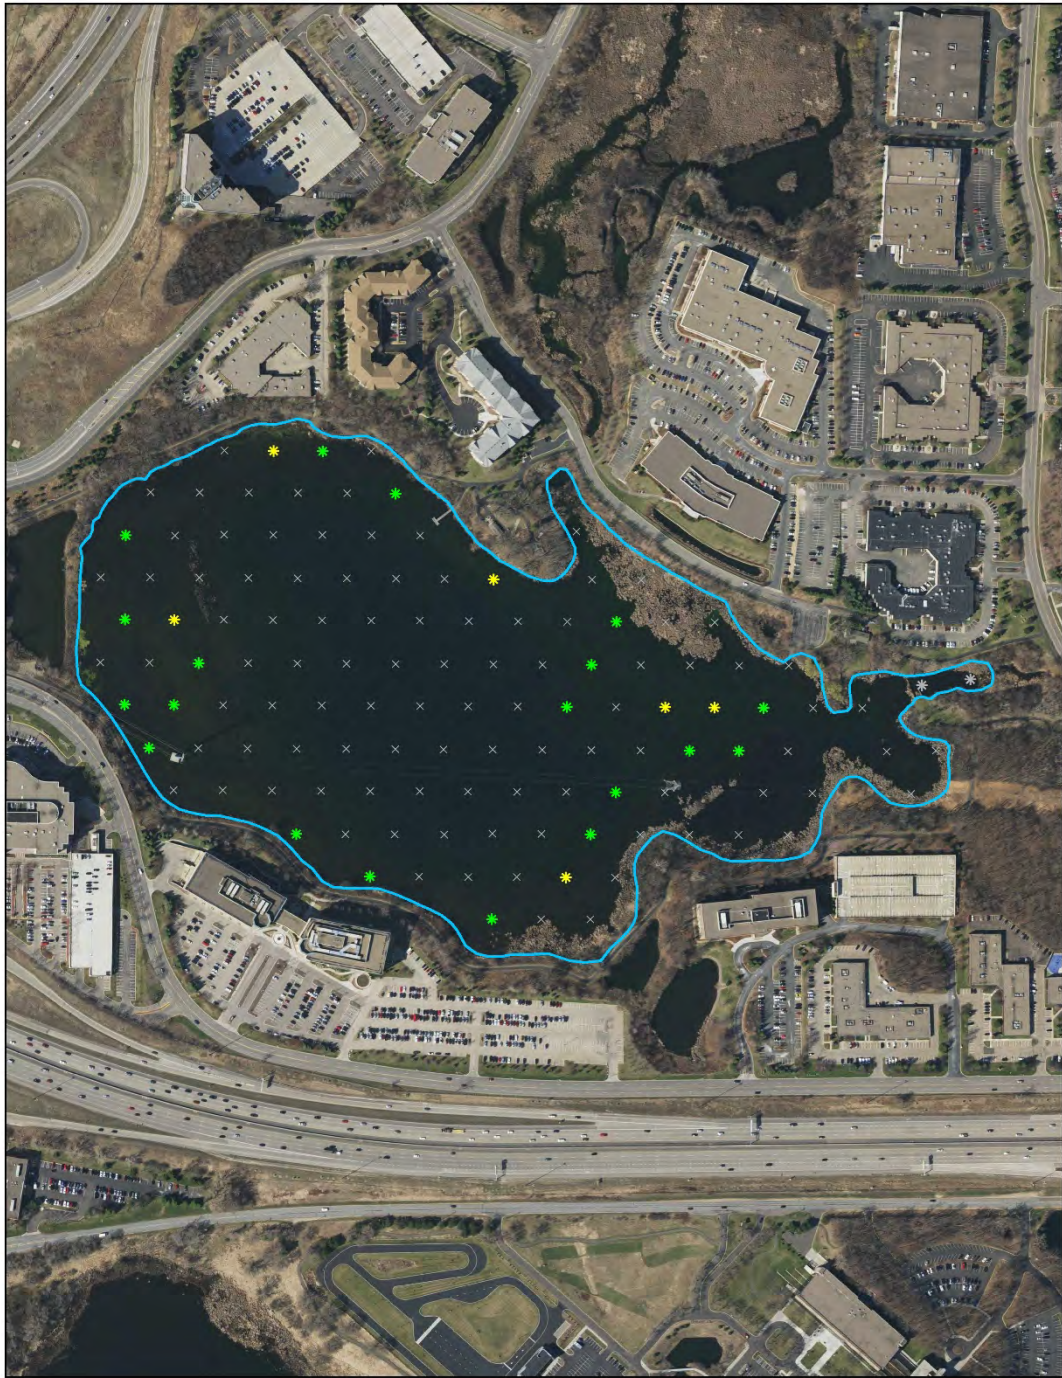

Aerial Imagery: 2010 MNGeoWMS

**Rake Fullness Rating**

- ✱ Visual
- ✱ 1
- ✱ 2
- ✱ 3
- ✱ No Access
- ✱ None Found

Curly-leaf pondweed  
*(Potamogeton crispus)*  
 Point Intercept Macrophyte Survey  
 Smetana Lake  
 Nine Mile Creek Watershed District  
 Hennepin County, MN  
 August 25, 2019

Aerial Imagery: 2010 MNGeoWMS

**Rake Fullness Rating**

- ✱ Visual
- ✱ 1
- ✱ 2
- ✱ 3
- ✱ No Access
- ✱ None Found

**Flat-stem pondweed**  
*(Potamogeton zosteriformis)*

Point Intercept Macrophyte Survey  
Smetana Lake  
Nine Mile Creek Watershed District  
Hennepin County, MN  
August 25, 2019

Aerial Imagery: 2010 MNGeoWMS

**Rake Fullness Rating**

- ✱ Visual
- ✱ 1
- ✱ 2
- ✱ 3
- ✱ No Access
- ✱ None Found

**White water crowfoot**  
*(Ranunculus aquatilis)*  
 Point Intercept Macrophyte Survey  
 Smetana Lake  
 Nine Mile Creek Watershed District  
 Hennepin County, MN  
 August 25, 2019

Aerial Imagery: 2010 MNGeoWMS

**Rake Fullness Rating**

- ✱ Visual
- ✱ 1
- ✱ 2
- ✱ 3
- ✱ No Access
- ✱ None Found

Large duckweed  
*(Spirodela polyrhiza)*  
 Point Intercept Macrophyte Survey  
 Smetana Lake  
 Nine Mile Creek Watershed District  
 Hennepin County, MN  
 August 25, 2019