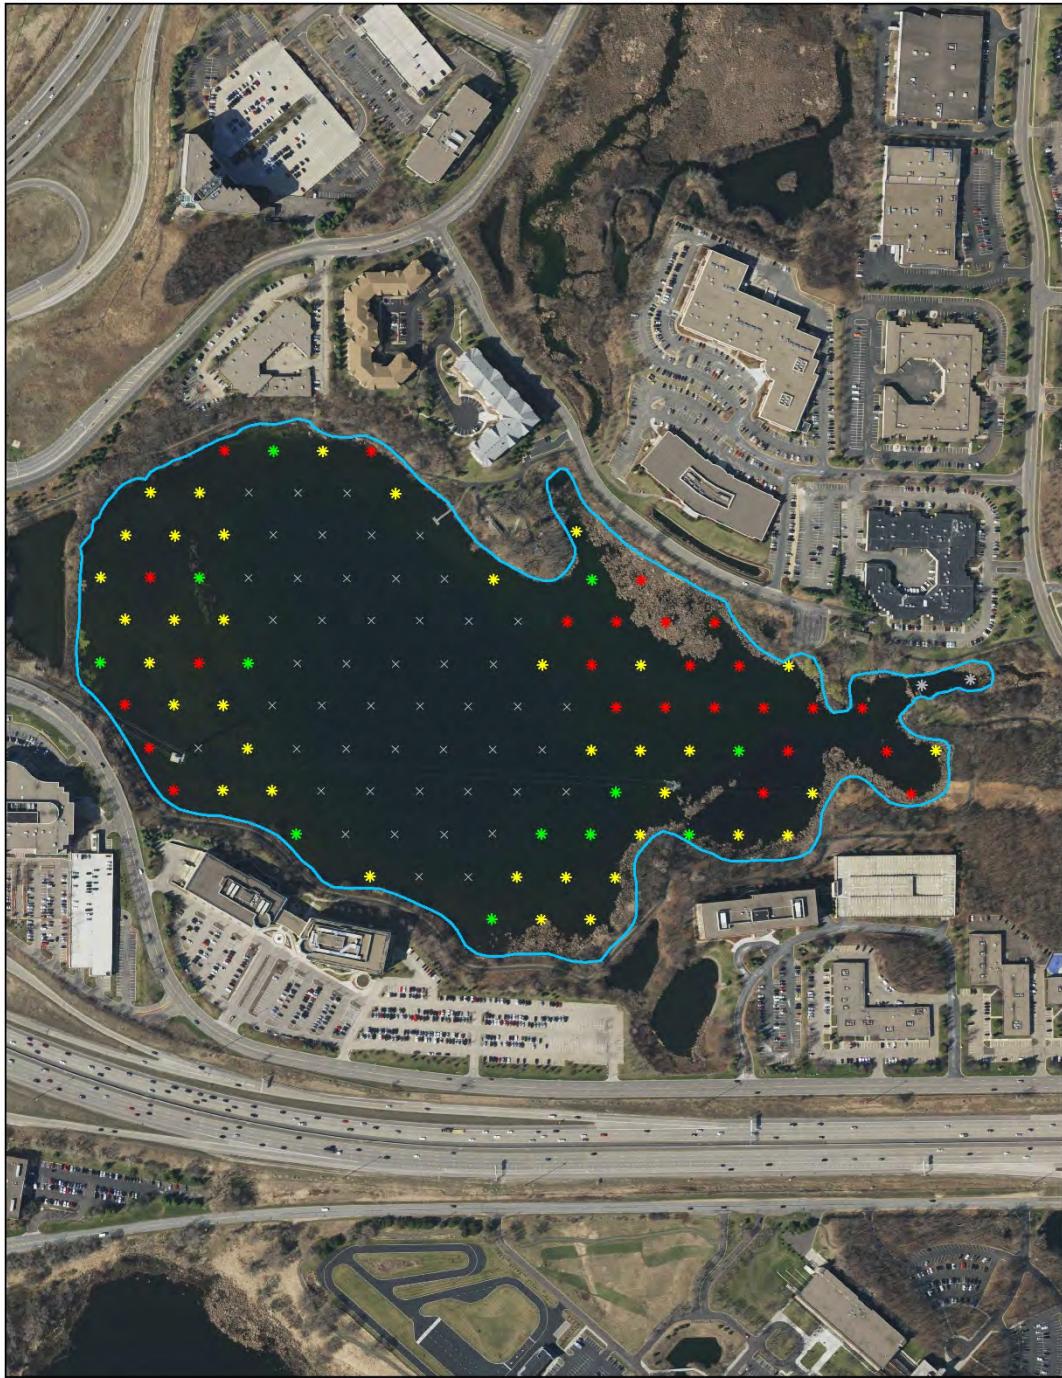

Aerial Imagery: 2010 MNGeoWMS

**Rake Fullness Rating**

- ✱ Visual
- ✱ 1
- ✱ 2
- ✱ 3
- ✱ No Access
- ✱ None Found

**Flat-stem pondweed  
(*Potamogeton zosteriformis*)**

Point Intercept Macrophyte Survey  
Smetana Lake  
Nine Mile Creek Watershed District  
Hennepin County, MN  
June 25, 2019

Aerial Imagery: 2010 MNGeoWMS

**Rake Fullness Rating**

- ✱ Visual
- ✱ 1
- ✱ 2
- ✱ 3
- ✱ No Access
- ✱ None Found

**White water crowfoot**  
*(Ranunculus aquatilis)*  
 Point Intercept Macrophyte Survey  
 Smetana Lake  
 Nine Mile Creek Watershed District  
 Hennepin County, MN  
 June 25, 2019

Aerial Imagery: 2010 MNGeoWMS

**Rake Fullness Rating**

- ✱ Visual
- ✱ 1
- ✱ 2
- ✱ 3
- ✱ No Access
- ✱ None Found

Large duckweed  
*(Spirodela polyrhiza)*  
 Point Intercept Macrophyte Survey  
 Smetana Lake  
 Nine Mile Creek Watershed District  
 Hennepin County, MN  
 June 25, 2019

Aerial Imagery: 2010 MNGeoWMS

**Rake Fullness Rating**

- ✱ Visual
- ✱ 1
- ✱ 2
- ✱ 3
- ✱ No Access
- ✱ None Found

**Sago pondweed**  
*(Stuckenia pectinata)*  
 Point Intercept Macrophyte Survey  
 Smetana Lake  
 Nine Mile Creek Watershed District  
 Hennepin County, MN  
 June 25, 2019