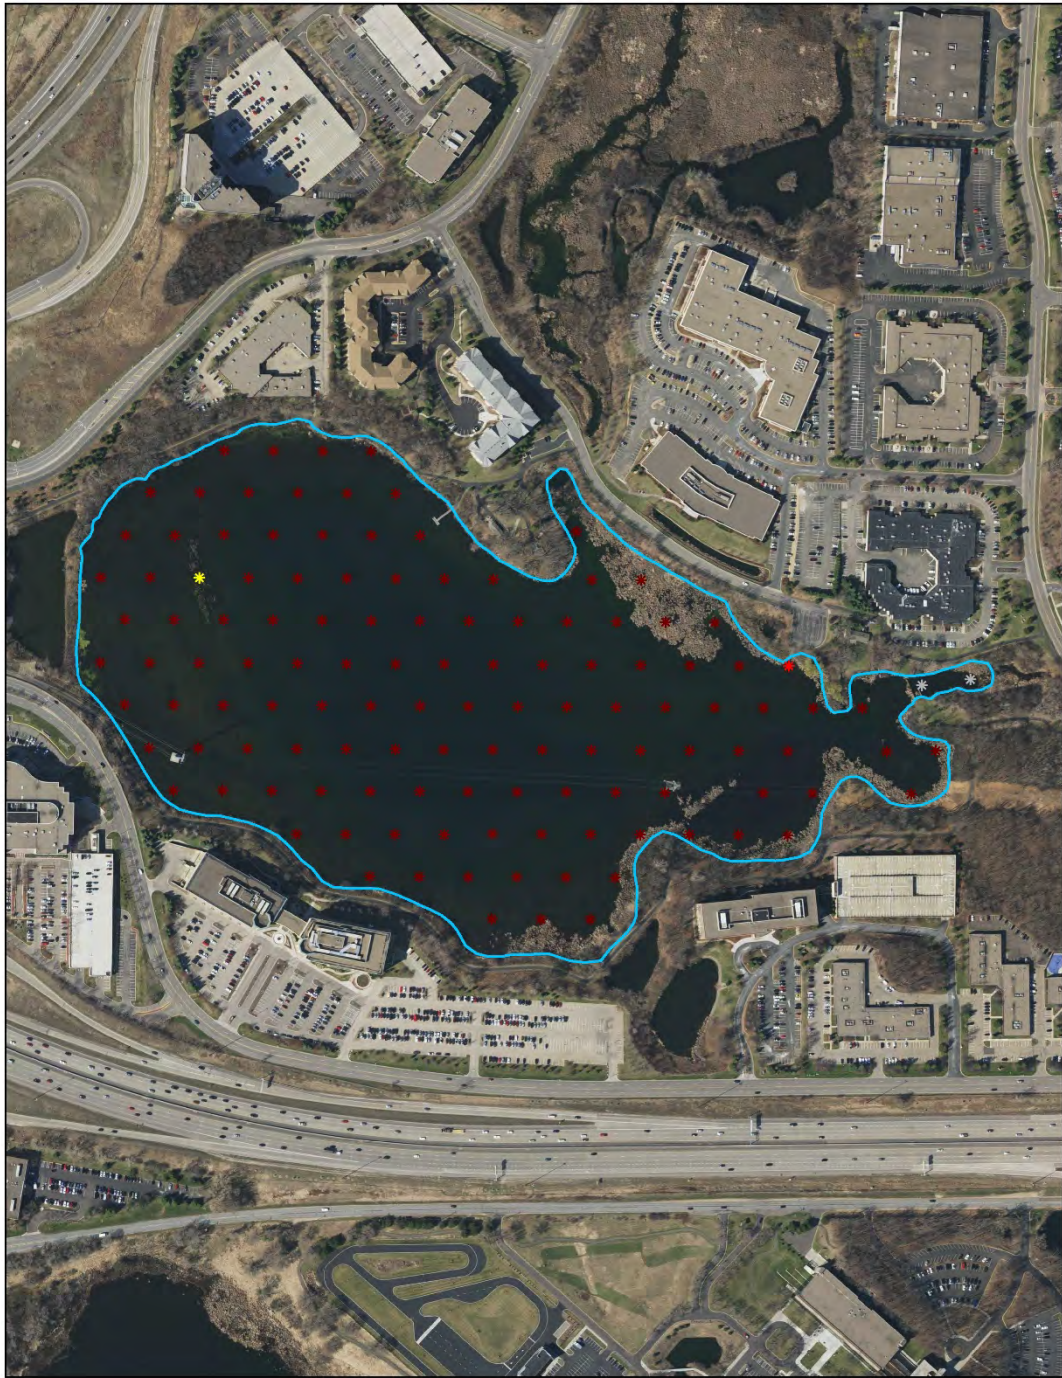

Aerial Imagery: 2010 MNGeoWMS

**Rake Fullness Rating**

- ✱ Visual
- ✱ 1
- ✱ 2
- ✱ 3
- ✱ No Access
- ✱ None Found

**Common bladderwort**  
*(Utricularia vulgaris)*  
 Point Intercept Macrophyte Survey  
 Smetana Lake  
 Nine Mile Creek Watershed District  
 Hennepin County, MN  
 June 25, 2019

Aerial Imagery: 2010 MNGeoWMS

**Rake Fullness Rating**

- ✱ Visual
- ✱ 1
- ✱ 2
- ✱ 3
- ✱ No Access
- ✱ None Found

**Common watermeal**  
*(Wolffia columbiana)*

Point Intercept Macrophyte Survey  
Smetana Lake  
Nine Mile Creek Watershed District  
Hennepin County, MN  
June 25, 2019

Aerial Imagery: 2010 MNGeoWMS

August 2019

Aquatic Plant Survey Maps: Lake Smetana

**Substrate Type**

- \* Muck
- \* Rock
- \* Sand
- \* No Access

**Bottom Substrate**

Point Intercept Macrophyte Survey  
 Smetana Lake  
 Nine Mile Creek Watershed District  
 Hennepin County, MN  
 August 25, 2019

Aerial Imagery: 2010 MNGeoWMS

**Depth in ft.**

- \* No Access
- 0.5 - 2.0
- 2.1 - 5.0
- 5.1 - 8.0
- 8.1 - 11.0
- \* 11.1 - 13.0

**Lake Depth**

Point Intercept Macrophyte Survey  
 Smetana Lake  
 Nine Mile Creek Watershed District  
 Hennepin County, MN  
 August 25, 2019