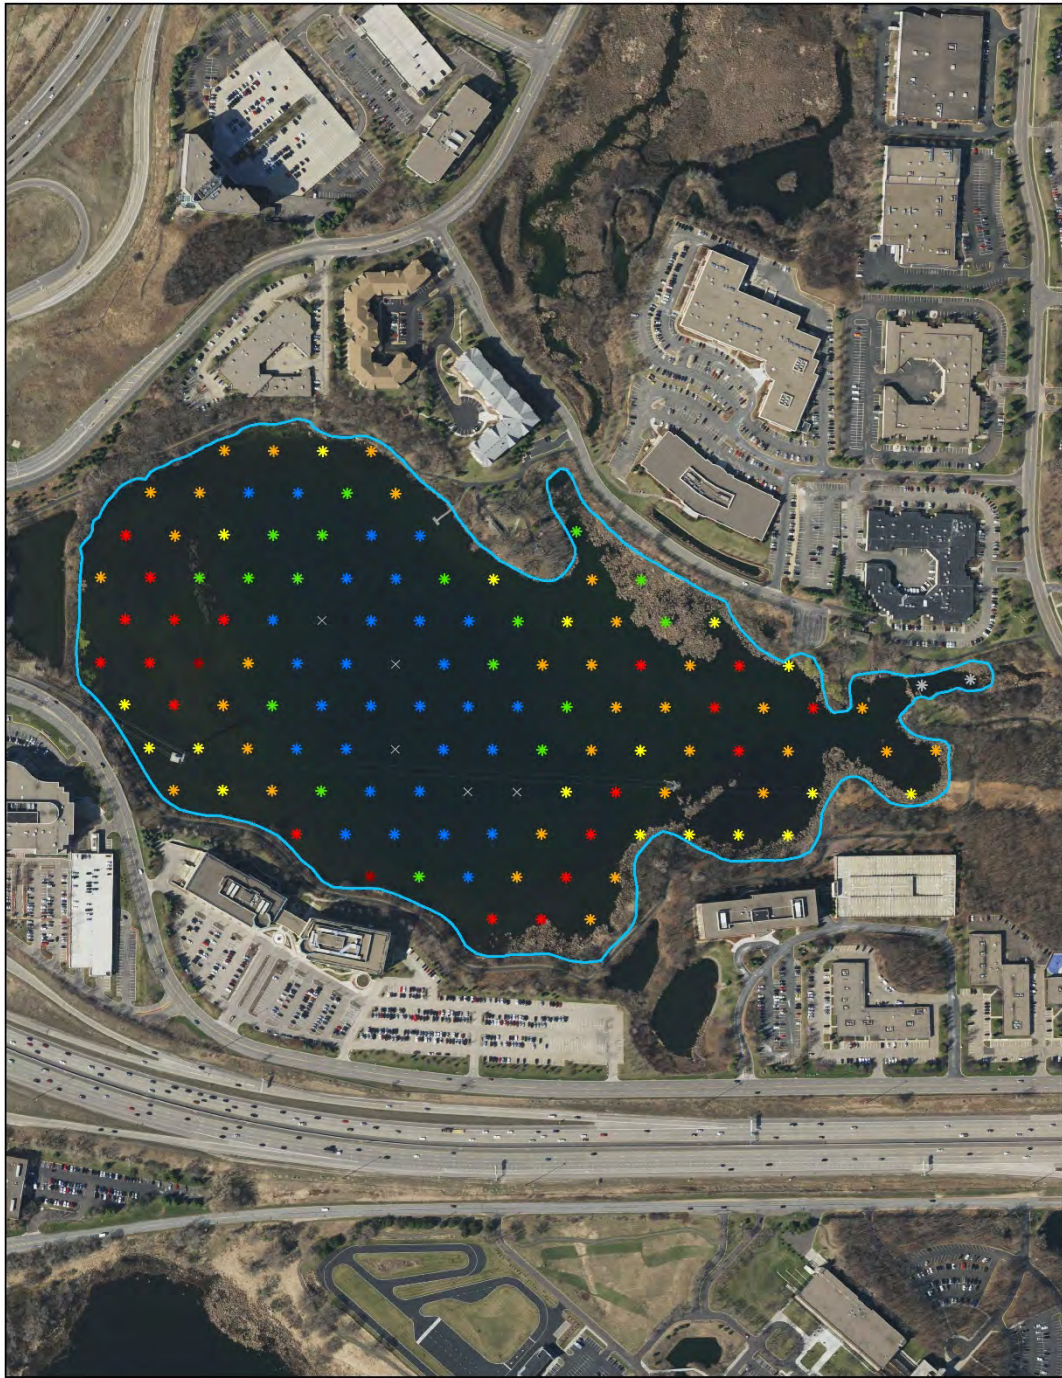

Aerial Imagery: 2010 MNGeoWMS

**Depth in ft.**

- \* No Access
- 0.5 - 2.0
- 2.1 - 5.0
- 5.1 - 8.0
- 8.1 - 11.0
- \* 11.1 - 13.0

**Lake Depth**

Point Intercept Macrophyte Survey  
 Smetana Lake  
 Nine Mile Creek Watershed District  
 Hennepin County, MN  
 June 25, 2019

Aerial Imagery: 2010 MNGeoWMS

- Littoral Zone
- \* Littoral Zone with Plants
- \* >12.5 ft
- \* No Access

**Littoral Zone**  
 Point Intercept Macrophyte Survey  
 Smetana Lake  
 Nine Mile Creek Watershed District  
 Hennepin County, MN  
 June 25, 2019

Aerial Imagery: 2010 MNGeoWMS

**# of Native Species**

- × None Found
- ★ 1 - 2
- ★ 3 - 4
- ★ 5 - 6
- ★ 7 - 8
- ★ 9 - 10
- ★ 11 - 12
- ★ No Access

**Native Species Richness**

Point Intercept Macrophyte Survey  
 Smetana Lake  
 Nine Mile Creek Watershed District  
 Hennepin County, MN  
 June 25, 2019

Aerial Imagery: 2010 MNGeoWMS

\* Sample Point