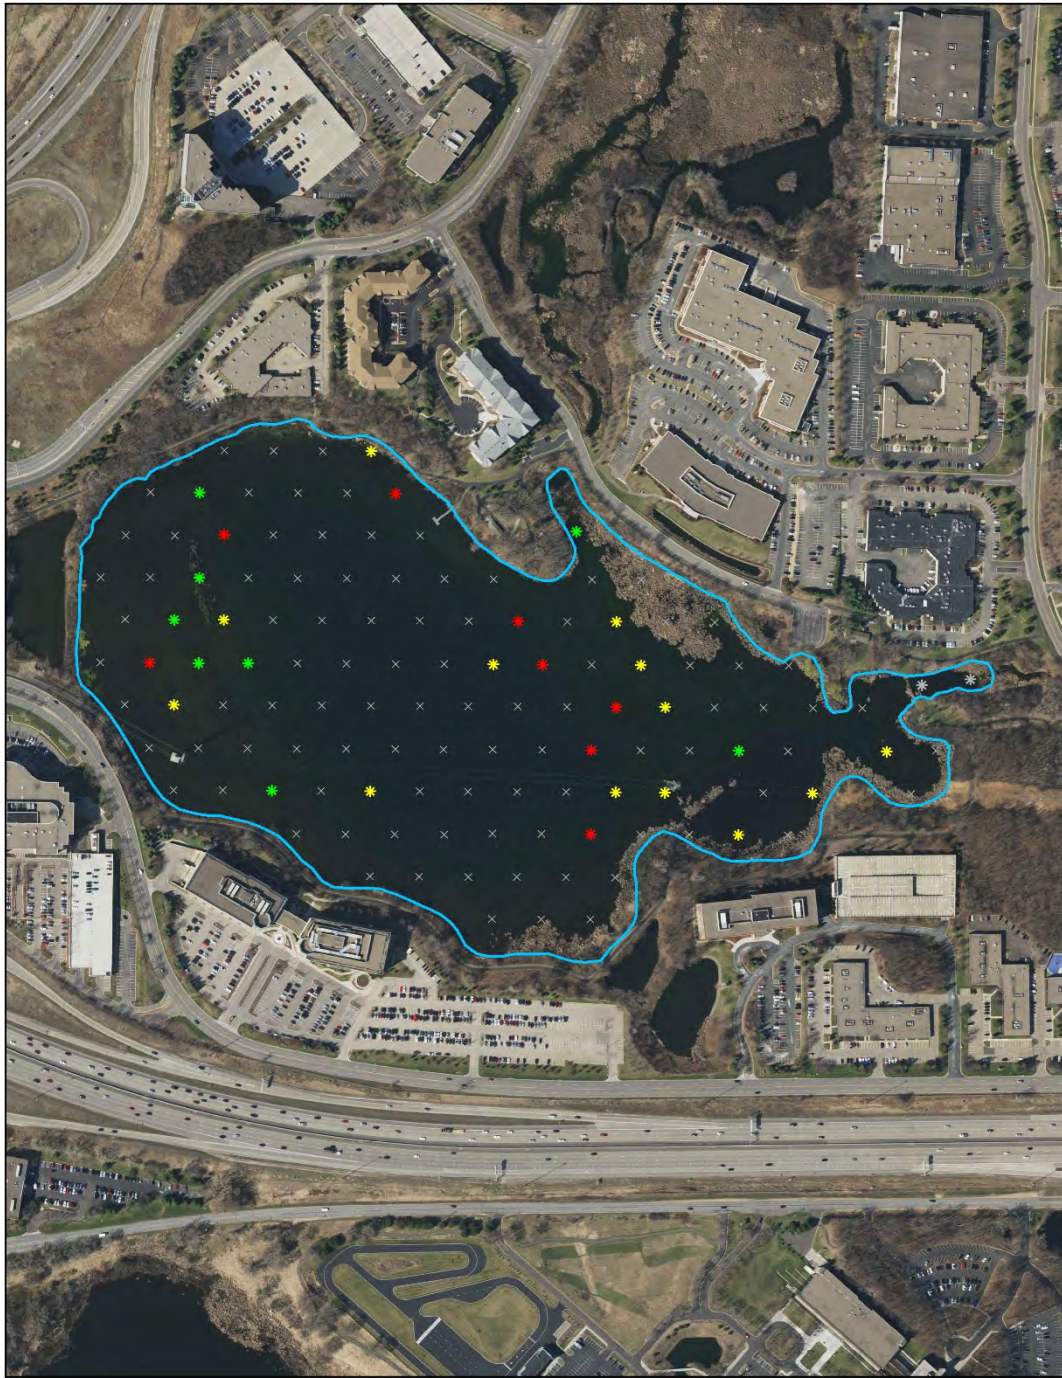

**Rake Fullness Rating**

- ★ Visual
- ★ 1
- ★ 2
- ★ 3
- ★ No Access
- × None Found

**Coontail**  
*(Ceratophyllum demersum)*  
 Point Intercept Macrophyte Survey  
 Smetana Lake  
 Nine Mile Creek Watershed District  
 Hennepin County, MN  
 June 25, 2019

Aerial Imagery: 2010 MNGeoWMS

**Rake Fullness Rating**

- ✱ Visual
- ✱ 1
- ✱ 2
- ✱ 3
- ✱ No Access
- ✕ None Found

**Common waterweed**  
*(Elodea canadensis)*

Point Intercept Macrophyte Survey  
Smetana Lake  
Nine Mile Creek Watershed District  
Hennepin County, MN  
June 25, 2019

Aerial Imagery: 2010 MNGeoWMS

**Rake Fullness Rating**

- ✱ Visual
- ✱ 1
- ✱ 2
- ✱ 3
- ✱ No Access
- ✱ None Found

**Filamentous algae**

Point Intercept Macrophyte Survey  
 Smetana Lake  
 Nine Mile Creek Watershed District  
 Hennepin County, MN  
 June 25, 2019

Aerial Imagery: 2010 MNGeoWMS

**Rake Fullness Rating**

- ✱ Visual
- ✱ 1
- ✱ 2
- ✱ 3
- ✱ No Access
- ✱ None Found

**Water star-grass**  
*(Heteranthera dubia)*  
 Point Intercept Macrophyte Survey  
 Smetana Lake  
 Nine Mile Creek Watershed District  
 Hennepin County, MN  
 June 25, 2019