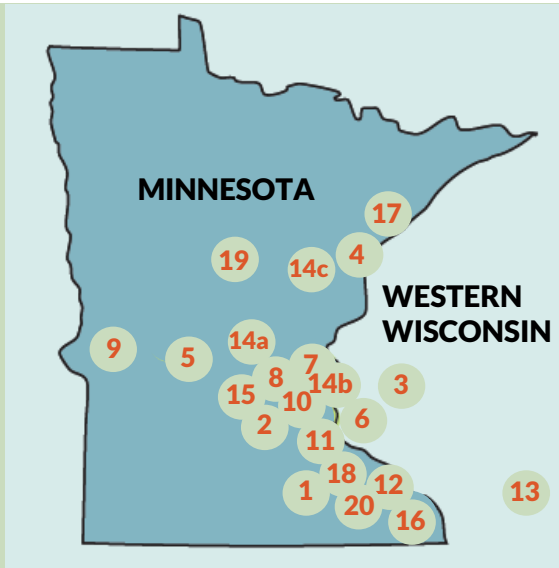

MINNESOTA & WESTERN WISCONSIN NATIVE PLANT NURSERIES

SYMBOLS

1. **d:** Design Services
   i: Installation Services
   m: Maintenance Services

1 Blazing Star Gardens

Owatonna, MN d
Email: info@blazingstargardens.com
*Buy onsite, online for shipping;
Twin Cities Native Plant Sales*

www.BlazingStarGardens.com

2 BluPrairie Native Plant Nursery

Watertown, MN
Ph: 612-720-7941; 952-955-3631
Buy onsite or preorder by email

www.BluPrairie.com

3 Dragonfly Gardens

Amery, WI
Ph: 715-268-7660
Buy onsite, Landscape Revival

www.DragonflyGardens.net

4 farm lande

Duluth, MN
Ph: 651-587-4466
Buy onsite, Duluth Farmers Market

www.FarmLande.com

5 Glacial Ridge Growers

Glenwood, MN
Ph: 320-634-0136
*Wholesale; buy at retail garden centers, St. Paul
Farmers' Market; Twin Cities Native Plant Sales*

www.GlacialRidgeGrowers.com

6 Kinnickinnic Natives

River Falls, WI
Phone/Text: 715-222-6910
Buy onsite

www.KinniNatives.com

7 Landscapes Alternatives

Shafer, MN
Ph: 651-257-4460
Buy onsite
www.LandscapeAlternatives.com

8 MNL

Otsego, MN d, i, m
Email: info@MNLcorp.com
*Buy online for shipping;
Twin Cities Native Plant Sales*

MNLCorp.com

9 Morning Sky Greenery

Morris, MN
Ph: 320-795-6234
Buy onsite, online for shipping

www.MorningSkyGreenery.com

10 Natural Shore Technologies

Independence, MN d, i, m
Email: jill@naturalshore.com
*See website for onsite shopping dates,
online pre-ordering; Wild Ones annual sale*

www.NaturalShore.com

11 Out Back Nursery & Landscaping

Hastings, MN d, i
Email: See website
Buy onsite
www.OutBackNursery.com

12 Prairie Moon Nursery

Winona, MN
Ph: 1-866-417-8156
Buy online for shipping

www.PrairieMoon.com

13 Prairie Nursery

Westfield, WI
Ph: 1-800-476-9453
Buy online for shipping

www.PrairieNursery.com

14 Prairie Restorations Inc.

d, i
14a Princeton, MN **Ph:** 763-631-9458
14b Scandia, MN **Ph:** 651-433-1437
14c Cloquet, MN **Ph:** 218-729-9044
*Buy onsite or online for pickup;
seeds can ship*

www.PrairieResto.com

Twin Cities Native Plant Sales

Burnsville Native Plant Market
St. Paul Audubon Landscape Revival
Wild Ones chapters-check websites

15 Shelterwood Gardens

Minnestricta, MN
Email: shelterwoodgardens@gmail.com
Buy onsite, Wild Ones annual sale
www.ShelterwoodGardens.com

16 Shooting Star Native Seeds

Spring Grove, MN
Ph: 1-888-983-3670
See website for ordering; pickup or ship
www.ShootingStarNativeSeed.com

17 Shoreview Natives

Two Harbors, MN d, i
Ph: 218-341-5286
Buy onsite; food co-ops in Duluth, Virginia
www.ShoreviewNatives.com

18 Sogn Valley Farm

Canon Falls, MN
Ph: 507-263-3006
Check dates/locations on website, Facebook
www.SognValleyFarm.com

19 Sunshine Gardens Nursery and Landscaping

Pine River, MN d, i, m
Ph: 218-947-3154
Buy onsite
SunshineGardens.tripod.com

20 Whitewater Gardens Farm

Altura, MN (Winona)
Email: londietz@aol.com
See website for shopping options
www.WhitewaterGardensFarm.com